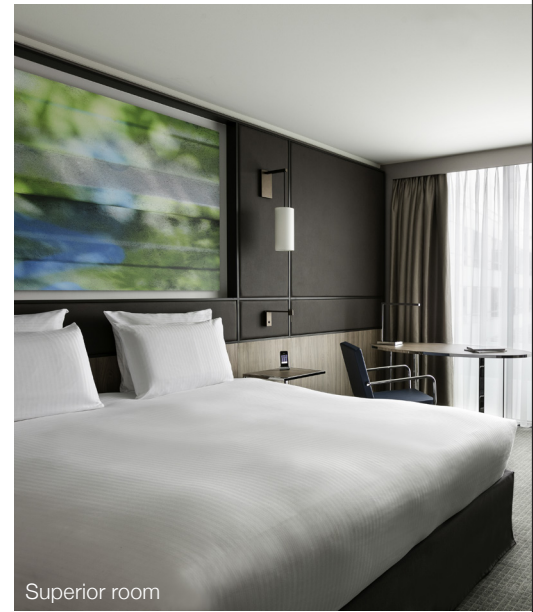

Indoor pool

400 SQ M (4,305 SQ FT) OF WELLNESS LOUNGE

Daylight swimming-pool,
sauna, steam-room

4 MODERN
AND CREATIVE F&B OFFERS
Bistronomic at the LIVE Bar & Restaurant
Tailored and surprising banquet

Superior room